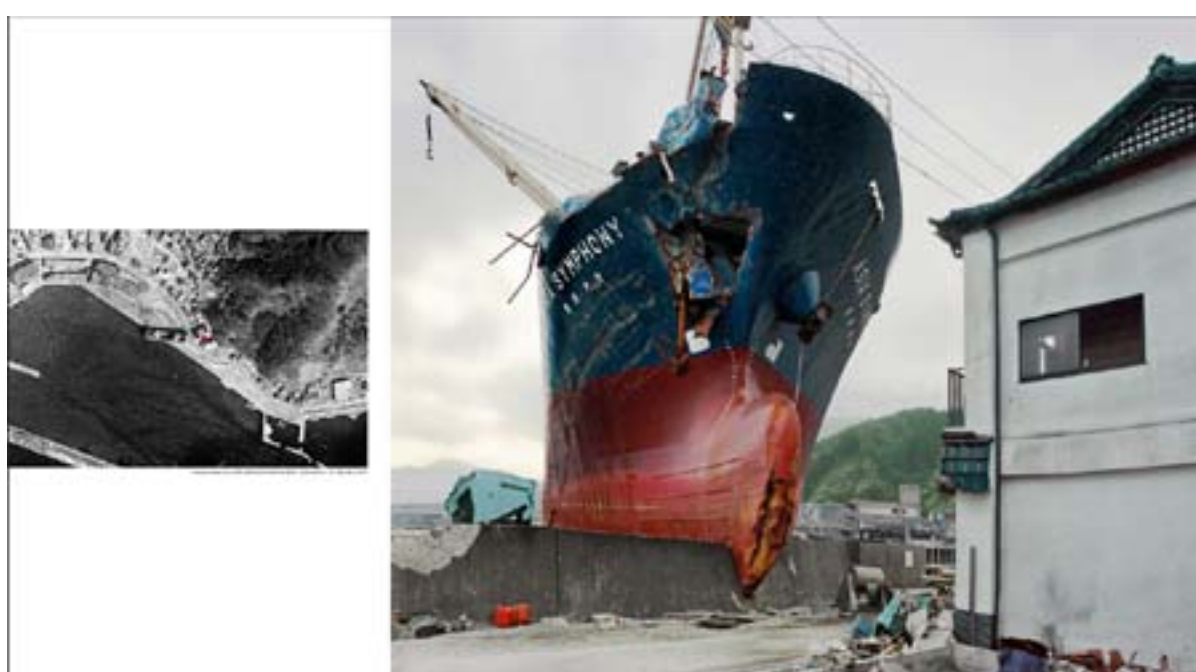

Philippe Chancel has the pleasure to inform you that *Fukushima : The Irresistible Power of Nature* has been shortlisted for Prix Pictet 2012 (<http://prixpictet.twkmedia.com/portfolios/power-shortlist/philippe-chancel/>). The selected images will be shown from **October 9th 2012** at the Saatchi Gallery in London. Also discover a few images of *Desert Spirit* at Valencia Institut of Modern Art within the framework of *Total City* exhibition (**May 3rd-July 8th 2012**), and at the Caixa Foundation in Barcelona for the *Towers and skyscrapers, from Babel to Dubai* exhibition (**June 20th-September 9th 2012**). Finally, do not miss *Workers Emirates* at Galerie Fait&Cause in Paris, shown until **July 28th 2012**.

Prix Pictet

Fukushima : The Irresistible Power of Nature

Fukushima : The Irresistible Power of Nature, 2011
©Philippe Chancel

Saatchi Gallery
Vernissage 9 octobre 2012

Duke of York's HQ King's Road
London SW3 4RY
admin@saatchigallery.com
www.saatchi-gallery.co.uk